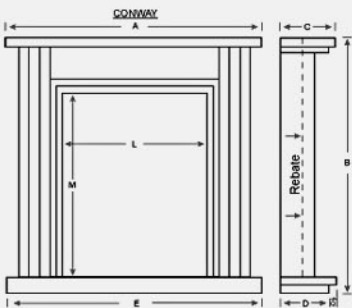

CONWAY MARBLE FIREPLACE

Dimensions

Rebate options:

A fireplace rebate is the internal void within a fire surround to recess a fire (distance from back of wall to front of back panel). Most fireplaces are fitted against a chimney or wall with recess depth & do not need a deep rebate

Option A: 25mm rebate (Most Common). The back panel is pushed as far back to the wall/chimney as possible

Option B: 75mm rebate. The back panel is pulled away from the wall & a deeper fire surround is manufactured to create an internal void for a fire. This option is ideal if you are fitting an electric fire against a flat wall with no recess

Option C: 100mm rebate or deeper can be created for an additional charge

conway Fireplace (Regular 48")

FIRE SURROUND								BACK PANEL		HEARTH		
A	B	C	D	E	L	M	N	O	D	E	P	Q
48"	42.5"	7"	15"	48"	24"	30"	16.25"	22.5"	15"	48"	2.25"	1/2"
1219mm	1079mm	178mm	380mm	1219mm	610mm	762mm	413mm	565mm	380mm	1219mm	60mm	12mm