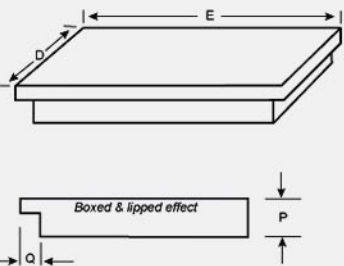

**Option A:** 25mm rebate (Most Common). The back panel is pushed as far back to the wall/chimney as possible

**Option B:** 75mm rebate. The back panel is pulled away from the wall & a deeper fire surround is manufactured to create an internal void for a fire. This option is ideal if you are fitting an electric fire against a flat wall with no recess

**Option C:** 100mm rebate or deeper can be created for an additional charge

conway Fireplace (Regular 48")

FIRE SURROUND								BACK PANEL		HEARTH		
A	B	C	D	E	L	M	N	O	D	E	P	Q
48"	42.5"	7"	15"	48"	24"	30"	16.25"	22.5"	15"	48"	2.25"	1/2"
1219mm	1079mm	178mm	380mm	1219mm	610mm	762mm	413mm	565mm	380mm	1219mm	60mm	12mm

### Please Note:

1. These dimensions are  $\pm 0.5"$  (12mm)
2. These dimensions are designed as a guide only & you should wait until you have your fireplace before making any alterations for fittings
3. Please contact us if you need any bespoke modifications