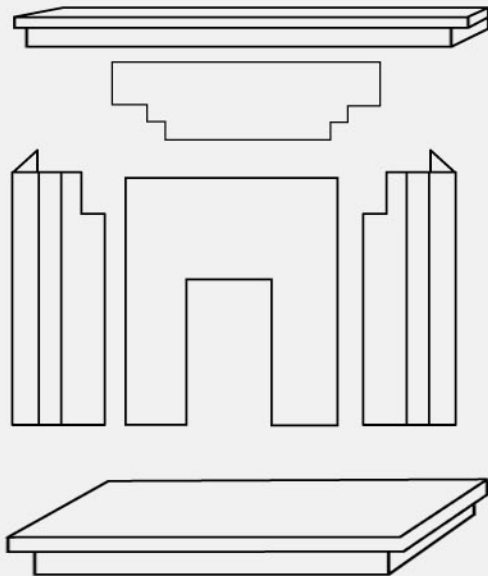

CONWAY

SUPPLIED IN 6 SECTIONS