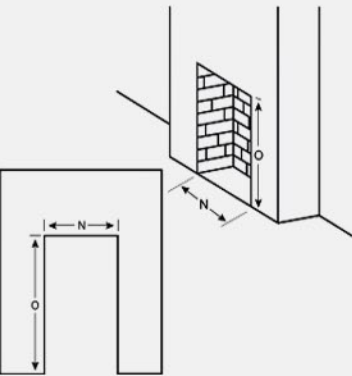

conway Fireplace (Grand 54")

FIRE SURROUND								BACK PANEL		HEARTH		
A	B	C	D	E	L	M	N	O	D	E	P	Q
54"	42.5"	7"	15"	54"	30"	30"	16.25"	22.25"	15"	54"	2.25"	1/2"
1372mm	1079mm	178mm	380mm	1372mm	762mm	762mm	413mm	565mm	380mm	1372mm	60mm	12mm